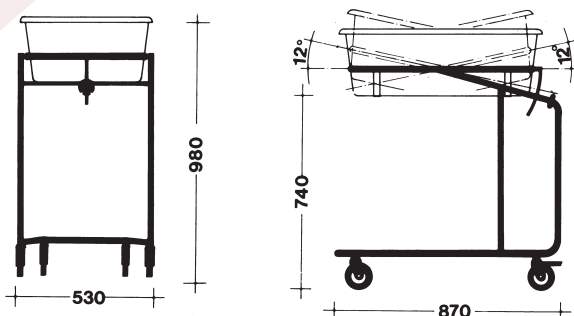

Baby Crib Trolley 381

for Rooming-in

- Light to handle
- Safe, sturdy construction
- Easy to clean
- Space-saving storage

Baby Crib Trolley 381 is a handy aid for the nursing of newborns. It has been designed and dimensioned to allow the nurse and the new mother to tend to the baby in ergonomically correct positions. The large castors make the crib easy to move and are equipped with brakes to hold the crib safely in place. The frame of the crib allows its positioning across the mother's bed allowing convenient access to the baby. The bottom of the frame goes under the bed leaving more clear floor space.

- frame chrome plated
- crib of transparent acrylic
- easy to clean
- mattress base perforated
- a label pocket at the end
- Trendelenburg and anti-Trendelenburg adjustments steplessly
- castors Ø 100 mm, two castors fitted with brakes
- Warranty 3 years

Crib trolleys can be horizontally stacked to save place. This is advantageous during transportation and storage.

CE

 **MERIVAARA**

Merivaara Corp.

Puustellintie 2, FI-15150 LAHTI, FINLAND
Tel. +358 3 3394 611, fax +358 3 3394 6144
merivaara@merivaara.fi
www.merivaara.com