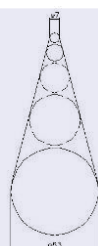

08-370-BL

08-375-BL

Lichtfleck

Spot sizes

- ▶ **08-360**
- ▶ **08-365**

Spot size
(dist. 30cm)
ø 50-100mm

- ▶ **08-370**
- ▶ **08-375**

Spot size
(dist. 30cm)
ø 7-63mm