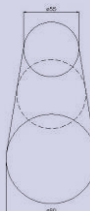

08-370-BL

08-375-BL

Lichtfleck

Spot sizes

- ▶ **08-360**
- ▶ **08-365**

Spot size
(dist. 30cm)
ø 50-100mm

- ▶ **08-370**
- ▶ **08-375**

Spot size
(dist. 30cm)
ø 7-63mm